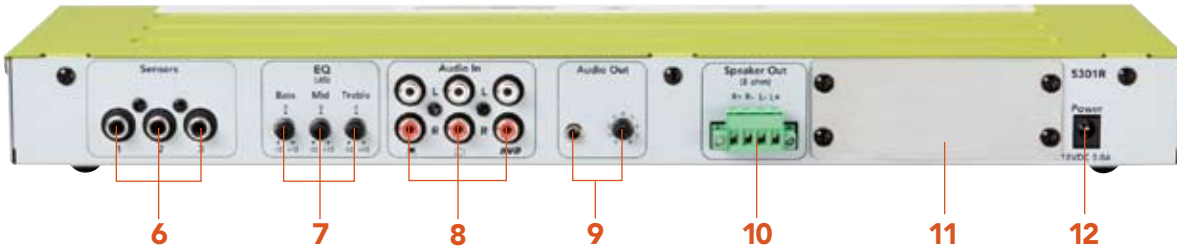

LASSO 5301R RECEIVER/AMPLIFIER

FRONT

BACK

1 one-touch operation

Teachers need only turn on the mic to start teaching. The receiver automatically wakes up from its energy-saving sleep mode and goes to sleep when the mic is turned off.

Power supply: 18VAC at 3A

Size (wxhxd): 43.7 x 18.4 x 4.3cm/17.2 x 7.3 x 1.7in

Weight: 1.83kg/64.5oz

User controls:

- Power
- Microphone A volume
- Microphone B volume
- Four auxiliary audio volume
- Audio out volume

Inputs/outputs:

- Input power jack
- 3 RCA jacks for external sensor connection
- Captive screw speaker terminals
- RCA audio out jack
- 3 RCA stereo audio in jacks (with stereo sound output)
- 1 3.5mm stereo audio in jack (with stereo sound output)