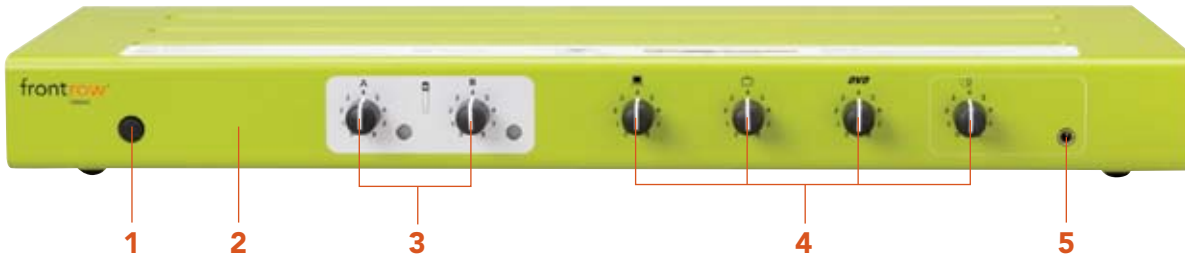

LASSO 5301R RECEIVER/AMPLIFIER

FRONT

BACK

1 one-touch operation

Teachers need only turn on the mic to start teaching. The receiver automatically wakes up from its energy-saving sleep mode and goes to sleep when the mic is turned off.

4 easy control for at least 4 different audio sources

Quickly and easily adjust the volume level of streaming audio and video content, CDs and MP3 files

5 stereo quick connect for MP3 players

6 external sensor ports

Power supply: 18VAC at 3A

Size (wxhxd): 43.7 x 18.4 x 4.3cm/17.2 x 7.3 x 1.7in

Weight: 1.83kg/64.5oz

User controls:

- Power
- Microphone A volume
- Microphone B volume
- Four auxiliary audio volume
- Audio out volume

Inputs/outputs:

- Input power jack
- 3 RCA jacks for external sensor connection
- Captive screw speaker terminals
- RCA audio out jack
- 3 RCA stereo audio in jacks (with stereo sound output)
- 1 3.5mm stereo audio in jack (with stereo sound output)